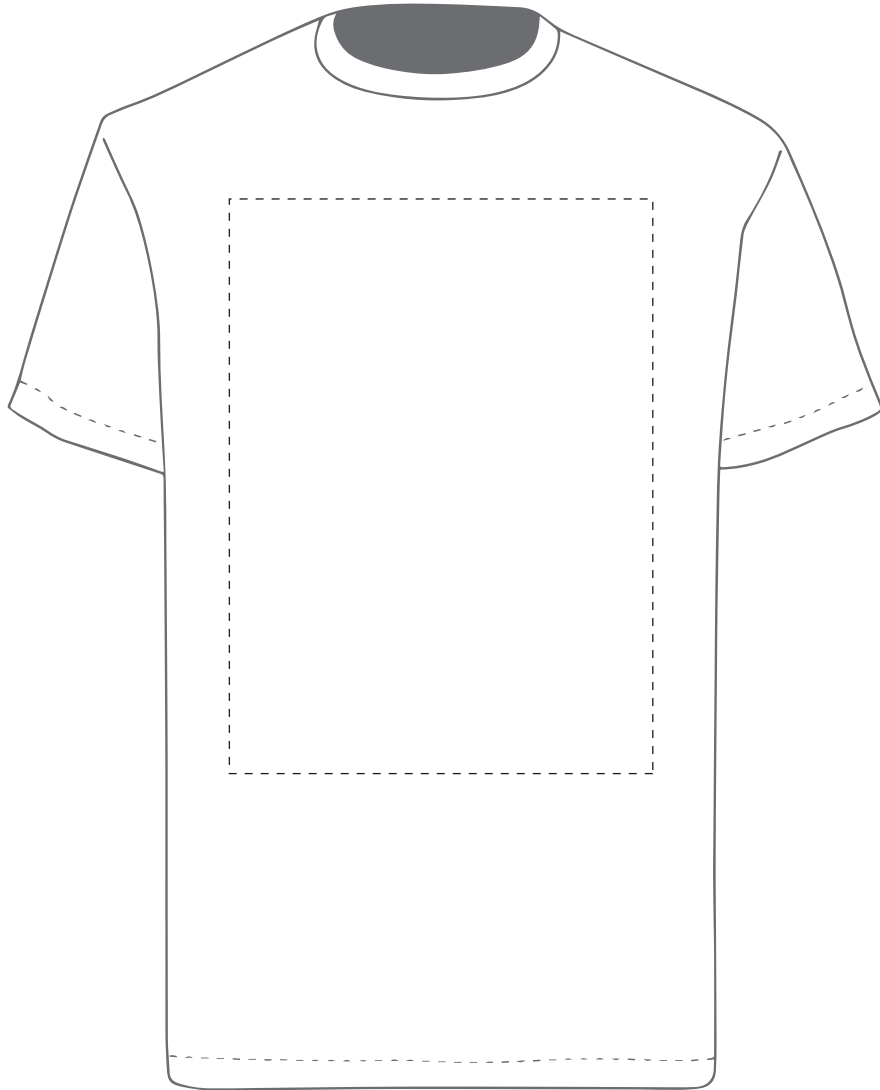

Your Ref:	Quantity:	Product Code: TF0005
Our Ref:	Version: 1	Product Colour: White

PRINTING CONCERNS: PRINT MAY DISCOLOUR

PRODUCT INFO: DUE TO THE NATURE OF THE PRODUCT THE PRINT POSITION MAY VARY BY 2 - 3 MM

PANTONE REFERENCE(S)

The dashed line is to demonstrate print area and will not appear on your printed item

- Colour 1
- Colour 1
- Colour 1
- Colour 1

ARTWORK SCALE 20%