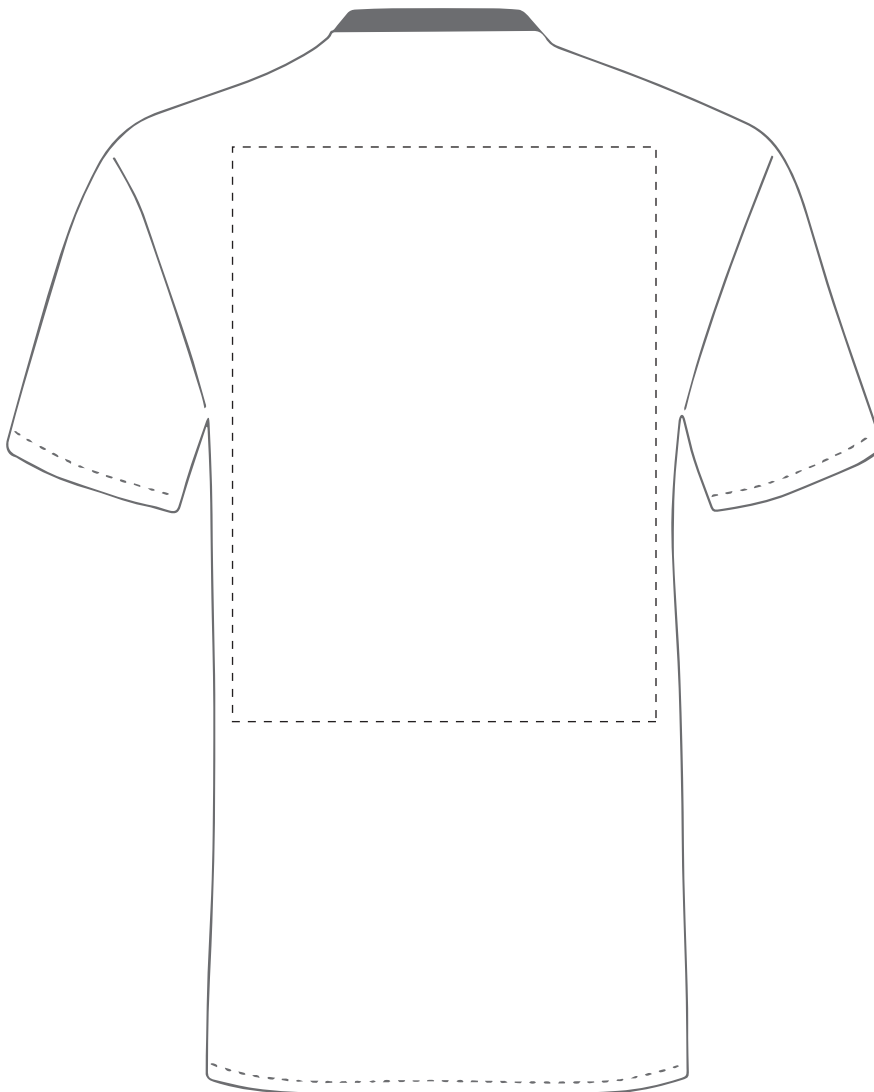

Your Ref:	Quantity:	Product Code: TF0005
Our Ref:	Version: 1	Product Colour: White

PRINTING CONCERNS: PRINT MAY DISCOLOUR

PRODUCT INFO: DUE TO THE NATURE OF THE PRODUCT THE PRINT POSITION MAY VARY BY 2 - 3 MM

PANTONE REFERENCE(S)

The dashed line is to demonstrate print area and will not appear on your printed item

- Colour 1
- Colour 1
- Colour 1
- Colour 1

ARTWORK SCALE 20%