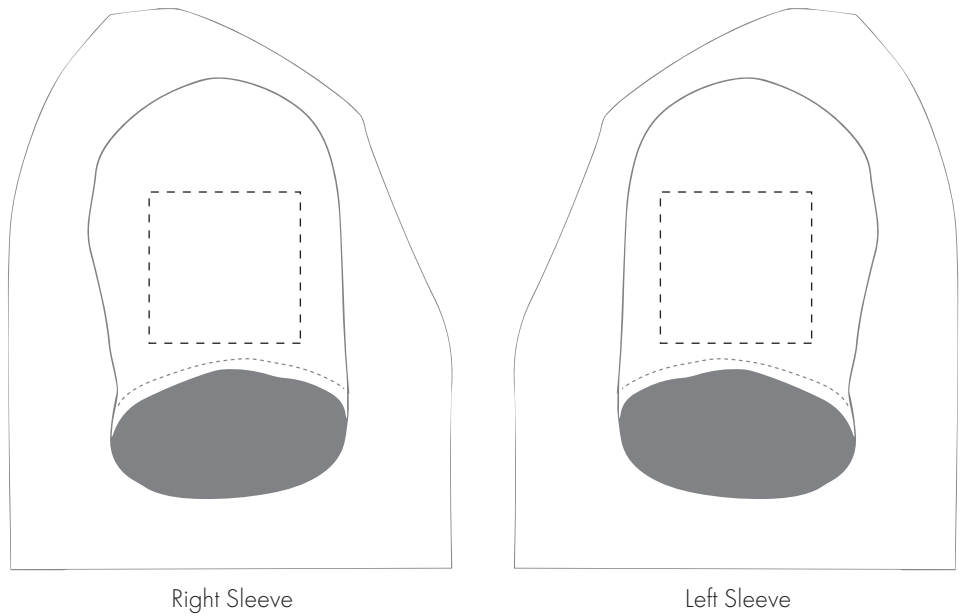

Your Ref:
Our Ref:

Quantity:
Version: 1

Product Code: TF0005
Product Colour: White

PRINTING CONCERNS: PRINT MAY DISCOLOUR

PRODUCT INFO: DUE TO THE NATURE OF THE PRODUCT THE PRINT POSITION MAY VARY BY 2 - 3 MM

PANTONE REFERENCE(S)

The dashed line is to demonstrate print area and will not appear on your printed item

- Colour 1
- Colour 1
- Colour 1
- Colour 1

ARTWORK SCALE 25%