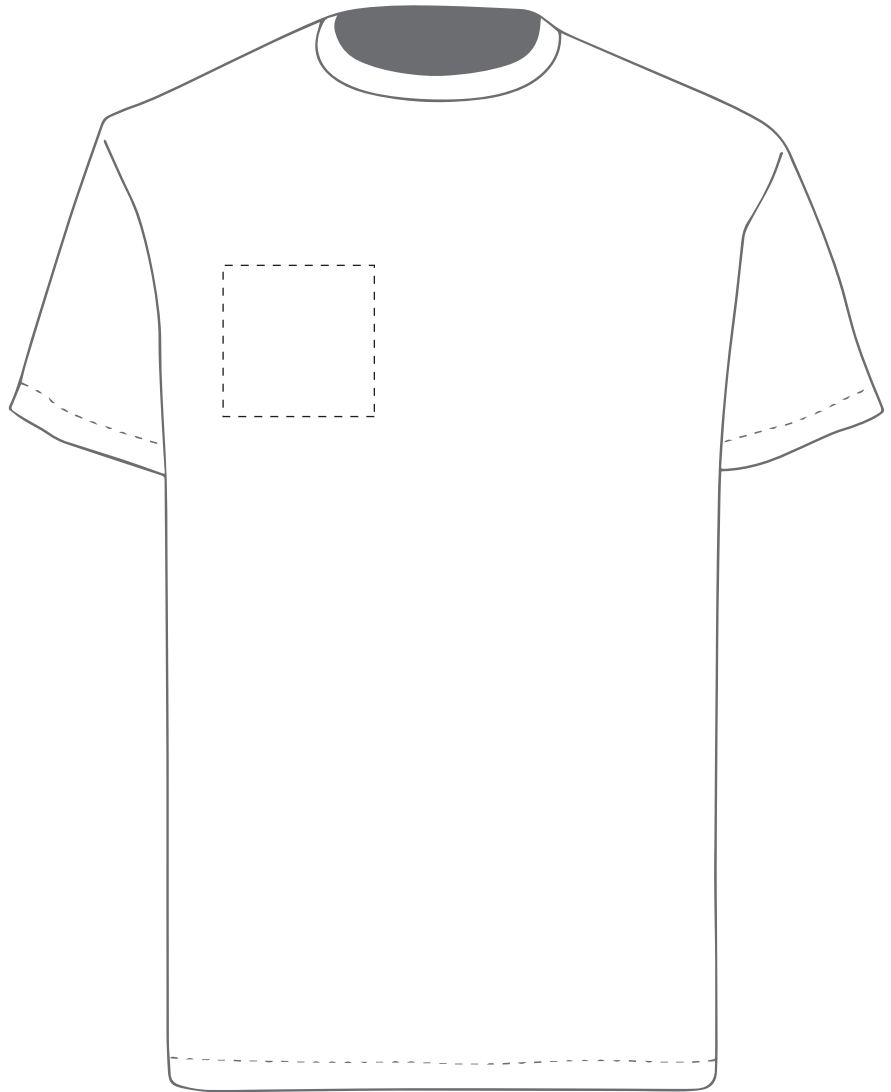

Your Ref:	Quantity:	Product Code: TF0005
Our Ref:	Version: 1	Product Colour: White

PRINTING CONCERNS: PRINT MAY DISCOLOUR

PRODUCT INFO: DUE TO THE NATURE OF THE PRODUCT THE PRINT POSITION MAY VARY BY 2 - 3 MM

PANTONE REFERENCE(S)

The dashed line is to demonstrate print area and will not appear on your printed item

- Colour 1
- Colour 1
- Colour 1
- Colour 1

ARTWORK SCALE 20%