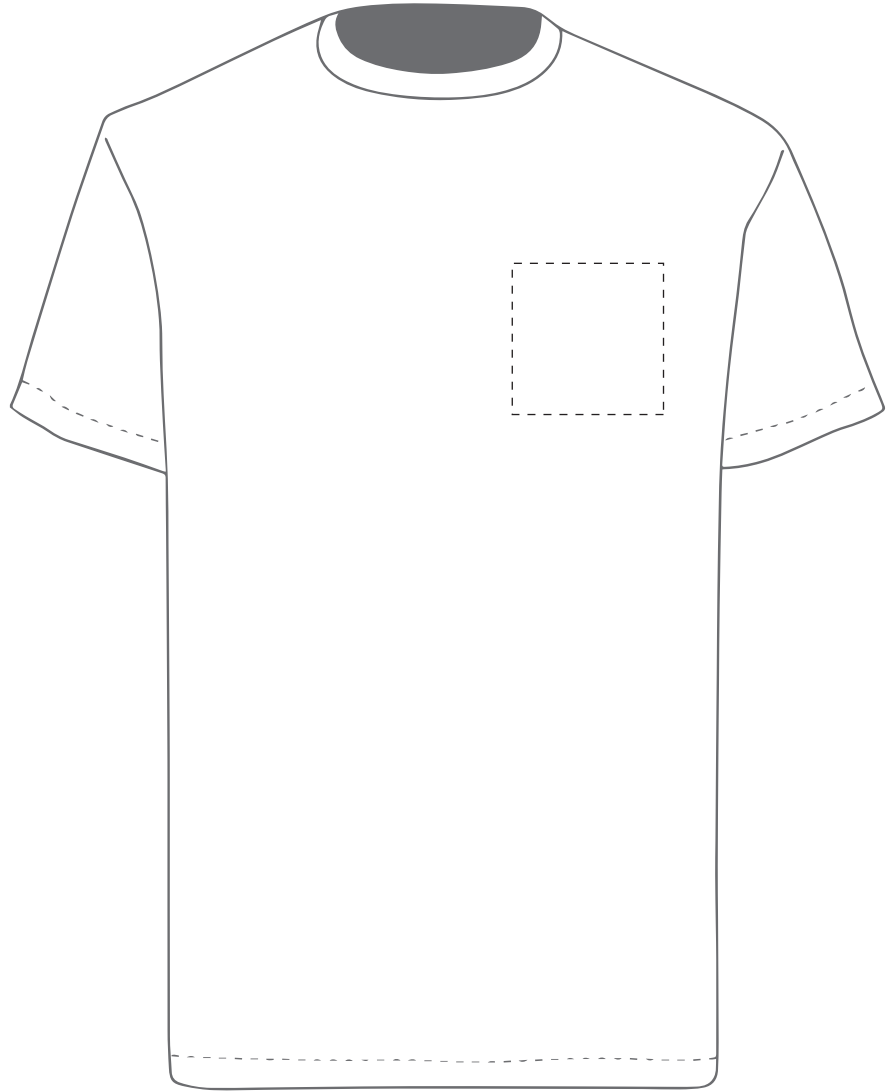

Your Ref:	Quantity:	Product Code: TF0005
Our Ref:	Version: 1	Product Colour: White

PRINTING CONCERNS: PRINT MAY DISCOLOUR

PRODUCT INFO: DUE TO THE NATURE OF THE PRODUCT THE PRINT POSITION MAY VARY BY 2 - 3 MM

PANTONE REFERENCE(S)

The dashed line is to demonstrate print area and will not appear on your printed item

- Colour 1
- Colour 1
- Colour 1
- Colour 1

ARTWORK SCALE 20%

Product Image for visualisation
- colours may vary